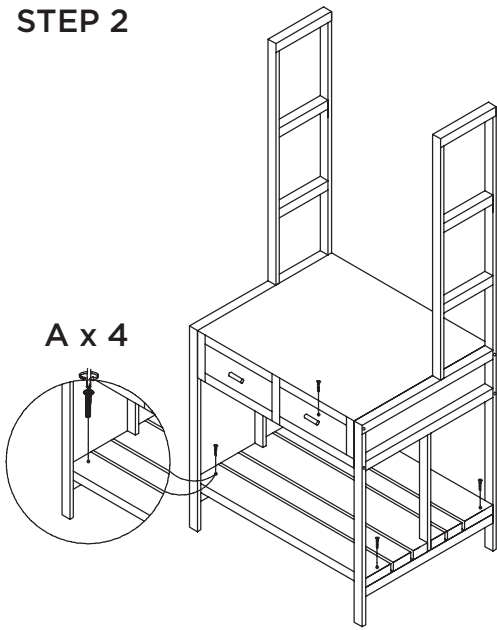

ROGUE

ASSEMBLY INSTRUCTIONS

VISUAL MERCHANDISING DISPLAY POTTING SHELF WITH DRAWERS

ITEM NO: 46.040.39

PARTS

STEP 1

B x 8

STEP 2

A x 4

STEP 3

STEP 4

STEP 5

B x 6

STEP 6

B x 4