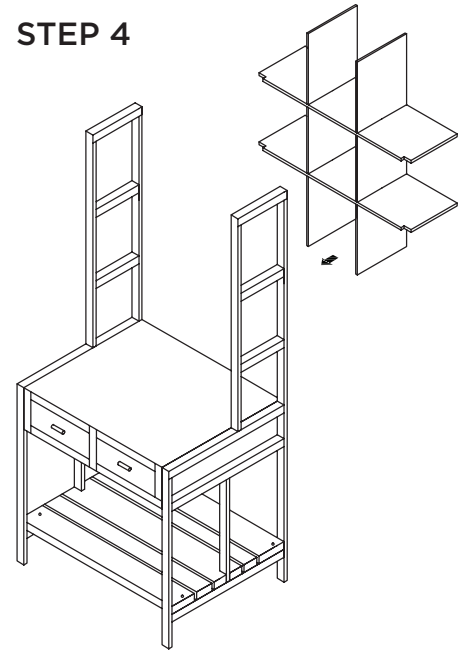

ROGUE

ASSEMBLY INSTRUCTIONS

VISUAL MERCHANDISING DISPLAY POTTING SHELF WITH DRAWERS

ITEM NO: 46.040.39

PARTS

STEP 1

B x 8

STEP 2

A x 4

STEP 3

STEP 4

STEP 5

B x 6

STEP 6

B x 4