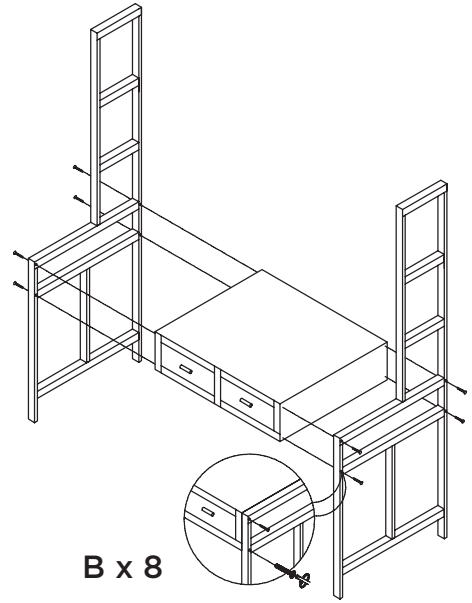

ROGUE

ASSEMBLY INSTRUCTIONS

VISUAL MERCHANDISING DISPLAY POTTING SHELF WITH DRAWERS

ITEM NO: 46.040.39

PARTS

STEP 1

B x 8

STEP 2

A x 4

STEP 3

STEP 4

STEP 5

B x 6

STEP 6

B x 4