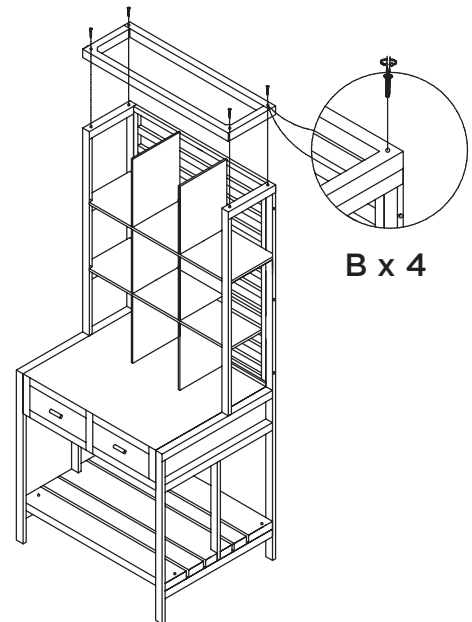

ROGUE

ASSEMBLY INSTRUCTIONS

VISUAL MERCHANDISING DISPLAY POTTING SHELF WITH DRAWERS

ITEM NO: 46.040.39

PARTS

STEP 1

B x 8

STEP 2

A x 4

STEP 3

STEP 4

STEP 5

B x 6

STEP 6

B x 4