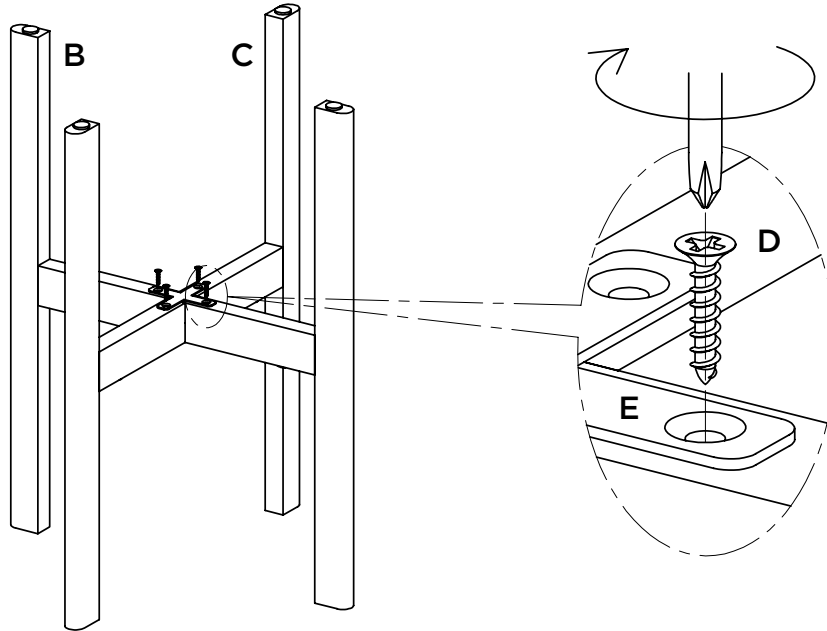

ROGUE

ASSEMBLY INSTRUCTIONS
HERRINGBONE POT WITH STAND

ITEM NO: 60.929.01, 60.928.01

PARTS

A x 1

B x 1

C x 1

D x 4

E x 1

STEP 1

STEP 2