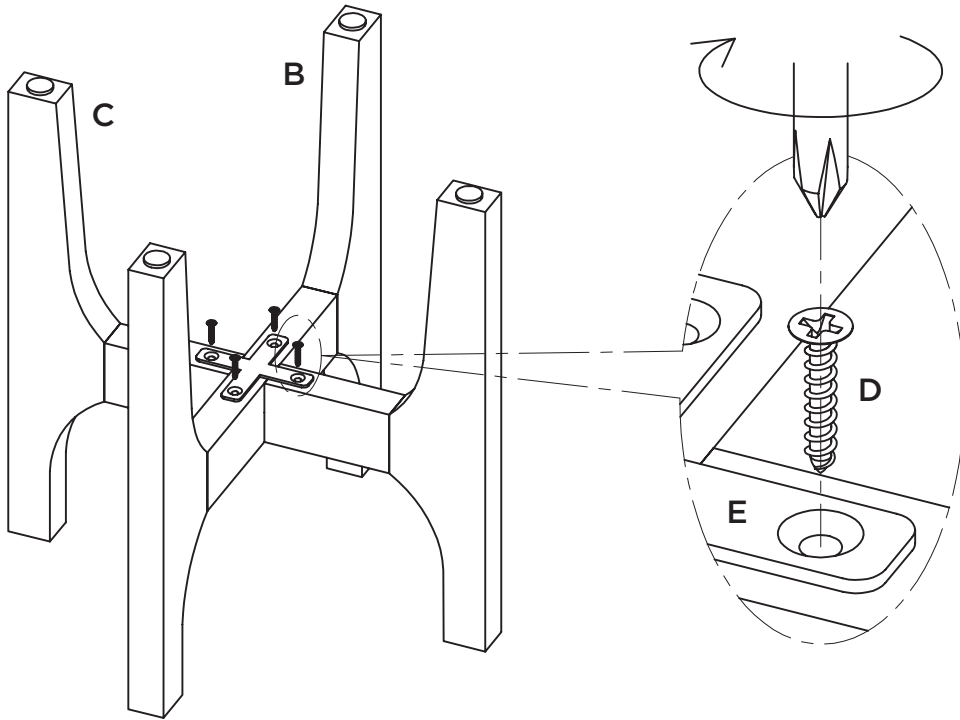

ROGUE

ASSEMBLY INSTRUCTIONS
KIANA PLANTER

ITEM NO: 64.182.01, 64.182.21

PARTS

A x 1

B x 1

C x 1

D x 4

E x 1

STEP 1

STEP 2