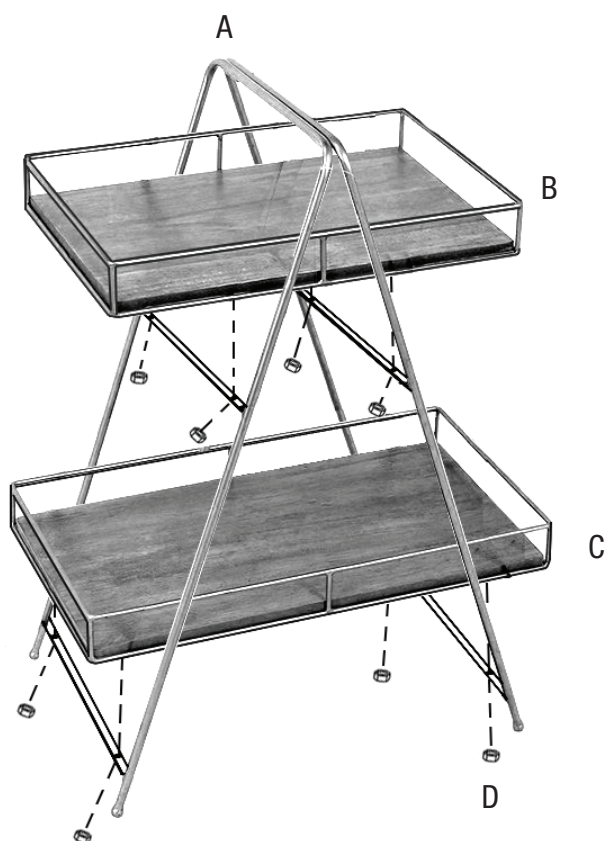

amalfi

ASSEMBLY INSTRUCTIONS
COVA TWO TIERED TRAY STAND

ITEM NO: FMDE 703

PARTS

A x 1

B x 1

C x 1

D x 8

STEP 1

FINAL