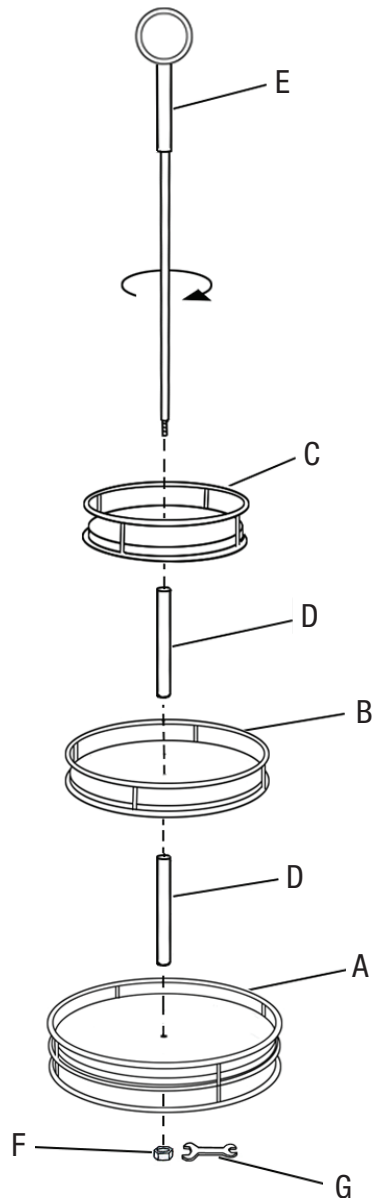

# amalfi

ASSEMBLY INSTRUCTIONS  
COVA THREE TIERED TRAY STAND

ITEM NO: FMDE 704

## PARTS

A x 1

B x 1

C x 1

D x 2

E x 1

F x 1

G x 1

## STEP 1