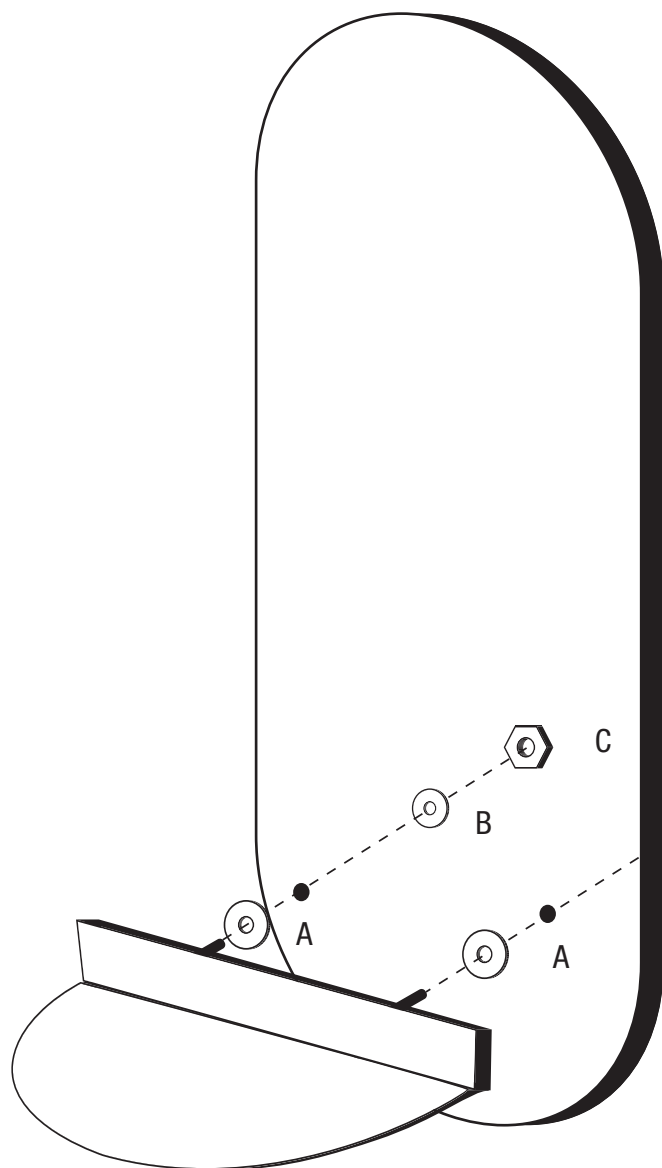

amalfi

ASSEMBLY INSTRUCTIONS
ROYCE MIRROR WITH SHELF

ITEM NO: SGFR 01

PARTS

SILICONE
WASHER

A
X2

METAL
WASHER

B
X2

NUT

C
X2

FRONT