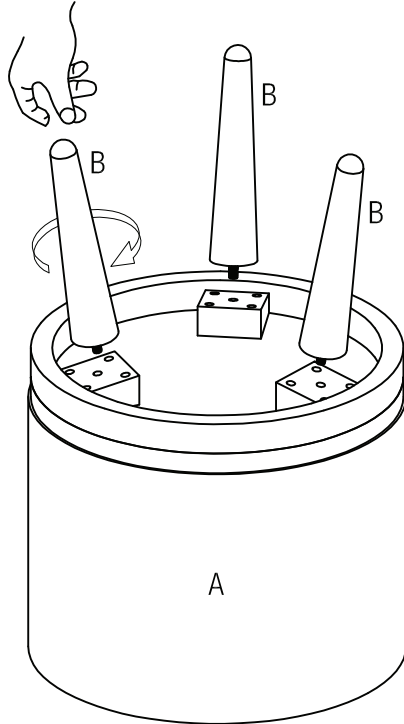

amalfi

ASSEMBLY INSTRUCTIONS
HEAL PLANTER POT

ITEM NO: VNDE 34

PARTS

A x 1

B x 3

STEP 1

FINAL