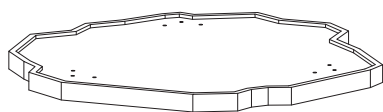

THE OUTDOOR DEPT

— EST. 2016 —

ASSEMBLY INSTRUCTIONS
ROCKAWAY COFFEE TABLE

ITEM NO: YMTB 07

PARTS

A x 1pc

B x 3pcs

C x (9+1)pcs

D x (9+1)pcs

E x (9+1)pcs

F x 1pc

4 mm

ASSEMBLE

FINAL