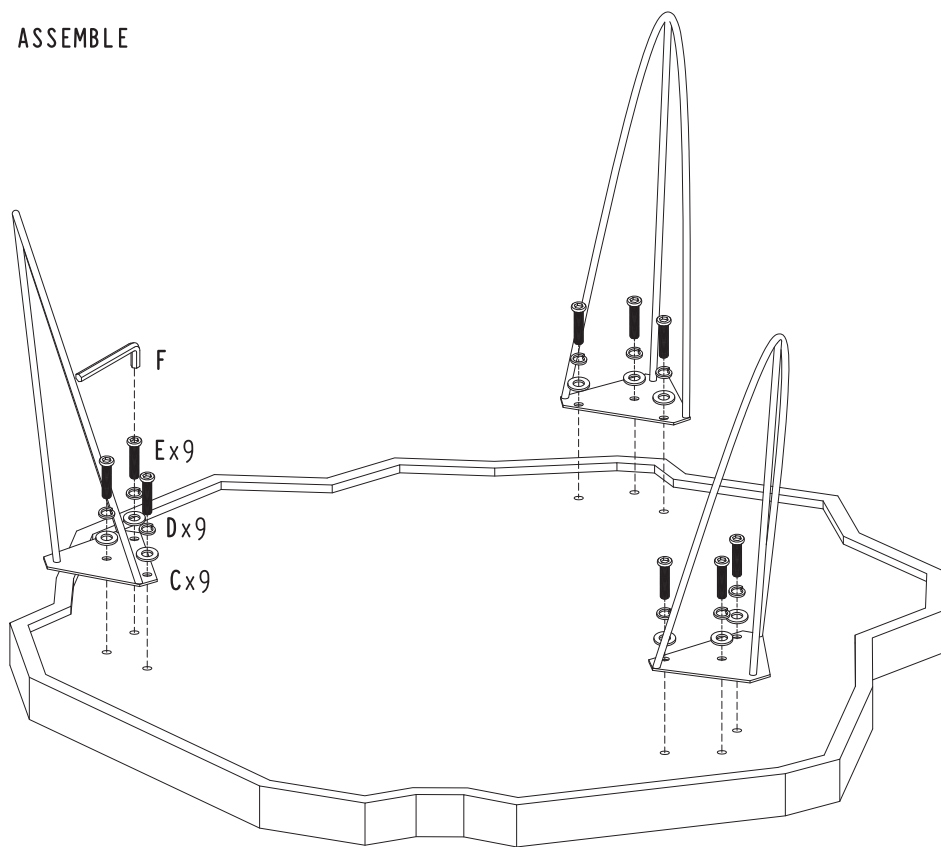

THE OUTDOOR DEPT

— EST. 2016 —

ASSEMBLY INSTRUCTIONS
ROCKAWAY COFFEE TABLE

ITEM NO: YMTB 07

PARTS

A x 1pc

B x 3pcs

C x (9+1)pcs

D x (9+1)pcs

E x (9+1)pcs

F x 1pc

4 mm

ASSEMBLE

FINAL