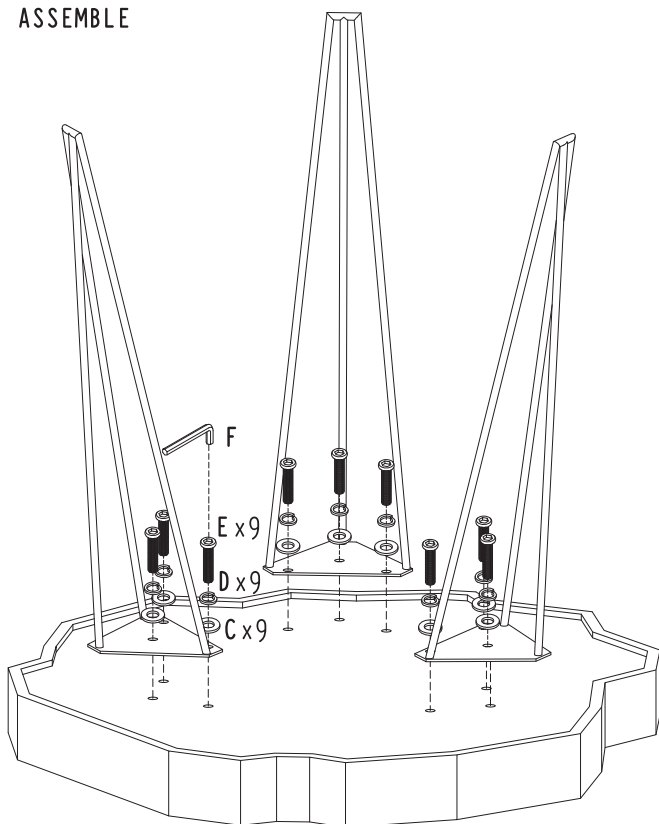

THE OUTDOOR DEPT

— EST. 2016 —

ASSEMBLY INSTRUCTIONS
ROCKAWAY SIDE TABLE

ITEM NO: YMTB 09

PARTS

A x 1pc

B x 3pcs

C x (9+1)pcs

D x (9+1)pcs

E x (9+1)pcs

F x 1pc

4mm

ASSEMBLE

FINAL